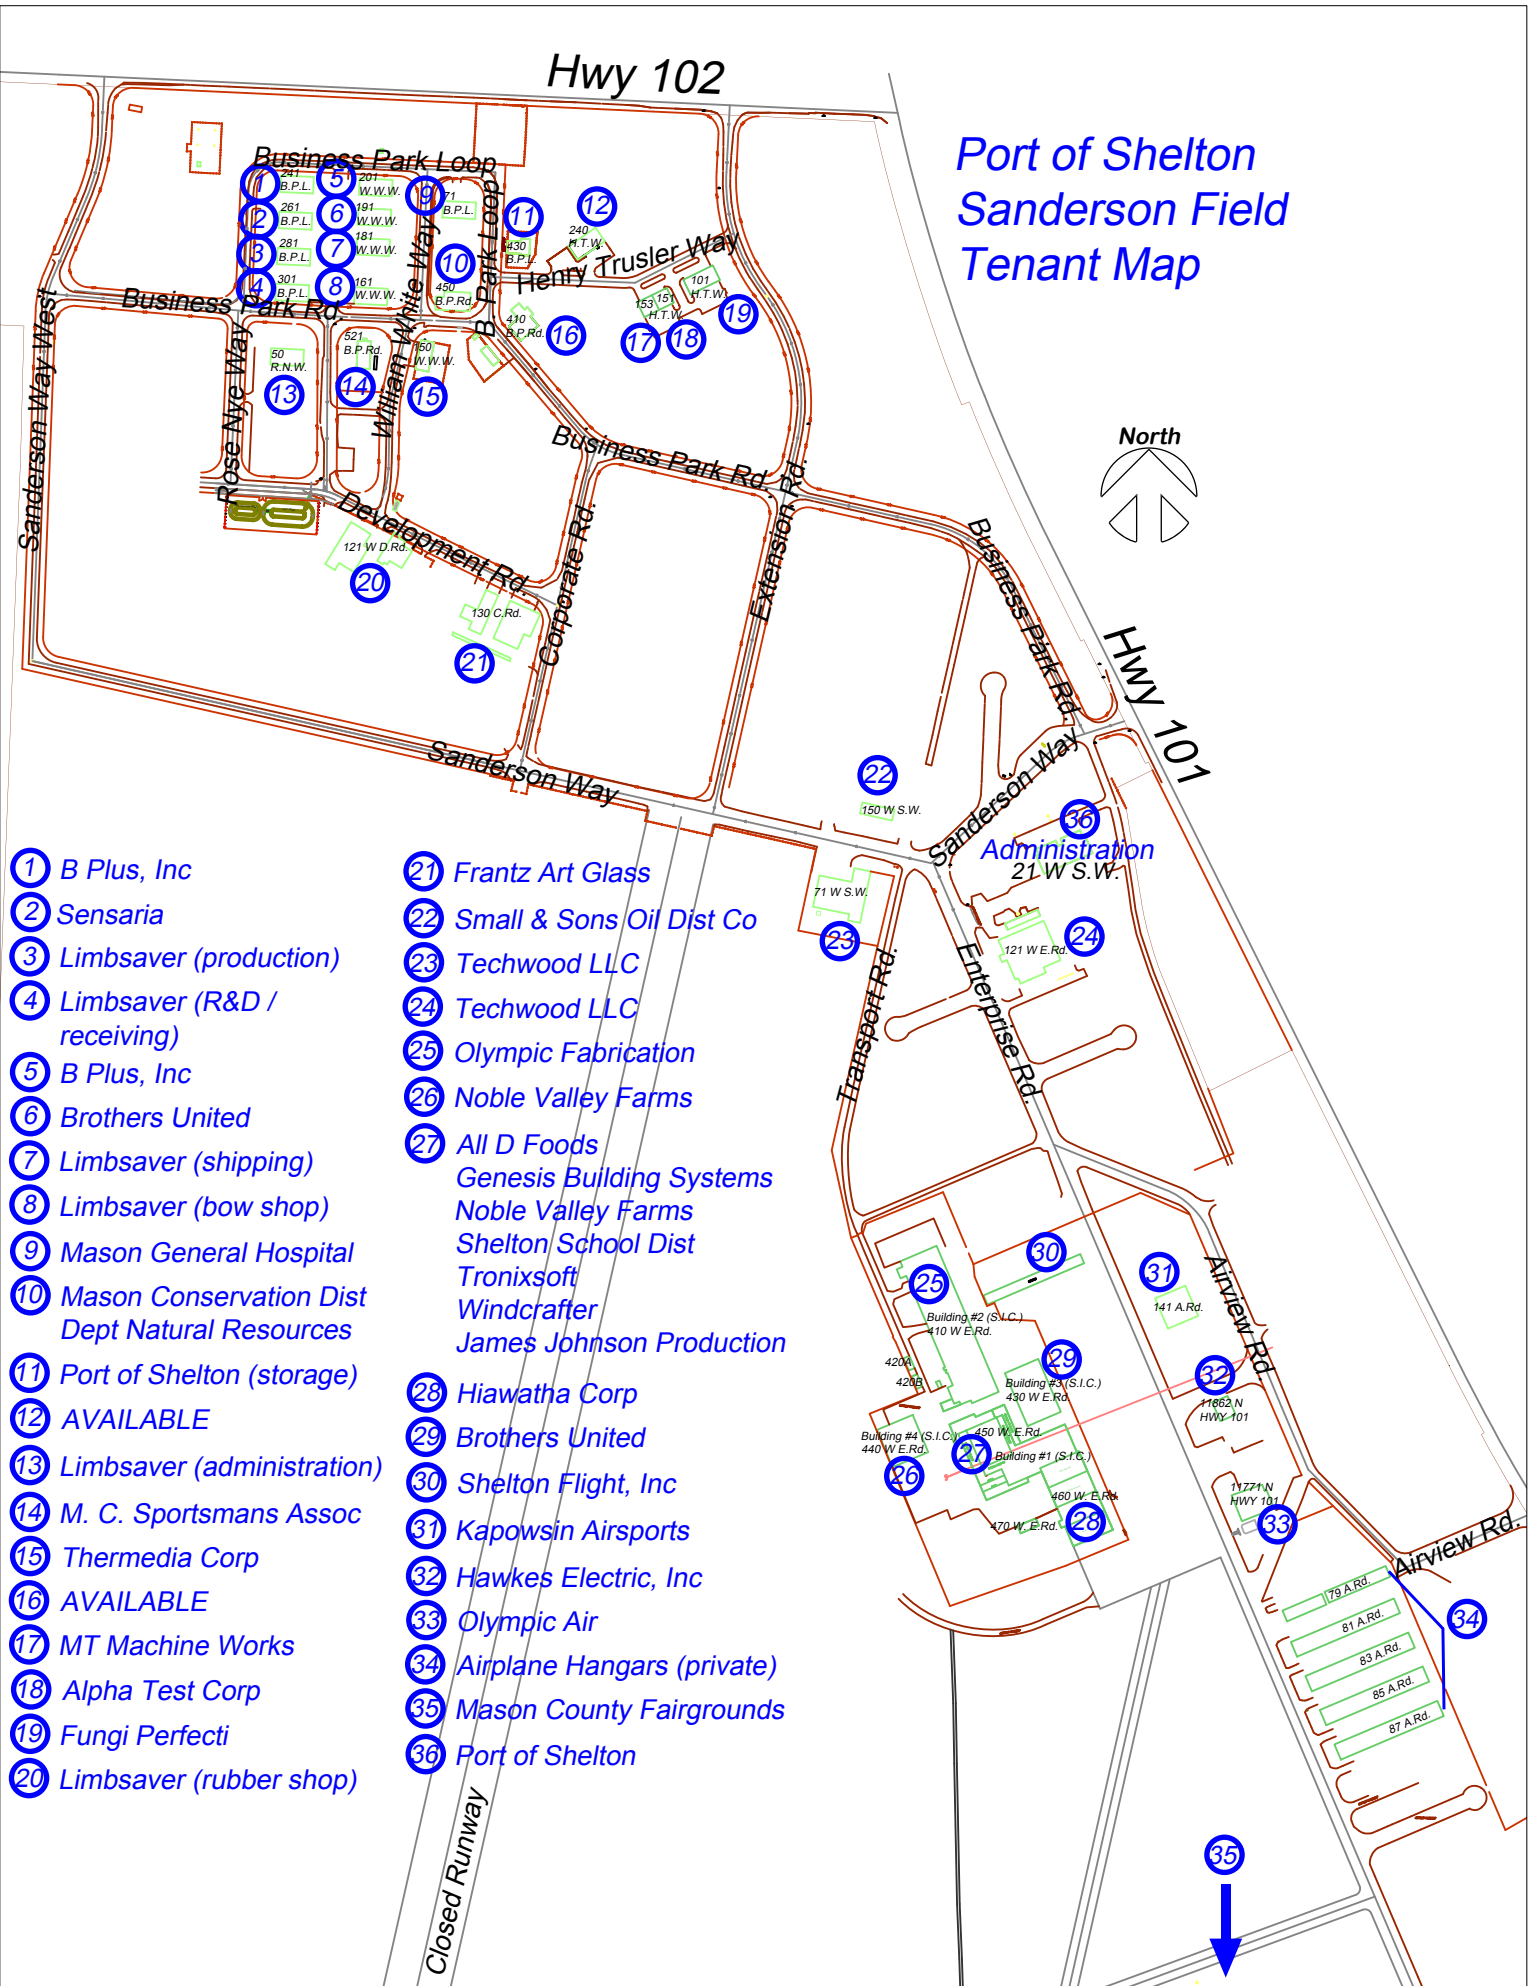

Hwy 102

Port of Shelton Sanderson Field Tenant Map

- ① B Plus, Inc
- ② Sensaria
- ③ Limbsaver (production)
- ④ Limbsaver (R&D / receiving)
- ⑤ B Plus, Inc
- ⑥ Brothers United
- ⑦ Limbsaver (shipping)
- ⑧ Limbsaver (bow shop)
- ⑨ Mason General Hospital
- ⑩ Mason Conservation Dist Dept Natural Resources
- ⑪ Port of Shelton (storage)
- ⑫ AVAILABLE
- ⑬ Limbsaver (administration)
- ⑭ M. C. Sportsmans Assoc
- ⑮ Thermedia Corp
- ⑯ AVAILABLE
- ⑰ MT Machine Works
- ⑱ Alpha Test Corp
- ⑲ Fungi Perfecti
- ⑳ Limbsaver (rubber shop)

- ㉑ Frantz Art Glass
- ㉒ Small & Sons Oil Dist Co
- ㉓ Techwood LLC
- ㉔ Techwood LLC
- ㉕ Olympic Fabrication
- ㉖ Noble Valley Farms
- ㉗ All D Foods
Genesis Building Systems
Noble Valley Farms
Shelton School Dist
Tronixsoft
Windcrafter
James Johnson Production
- ㉘ Hiawatha Corp
- ㉙ Brothers United
- ㉚ Shelton Flight, Inc
- ㉛ Kapowsin Airsports
- ㉜ Hawkes Electric, Inc
- ㉝ Olympic Air
- ㉞ Airplane Hangars (private)
- ㉟ Mason County Fairgrounds
- ㊱ Port of Shelton